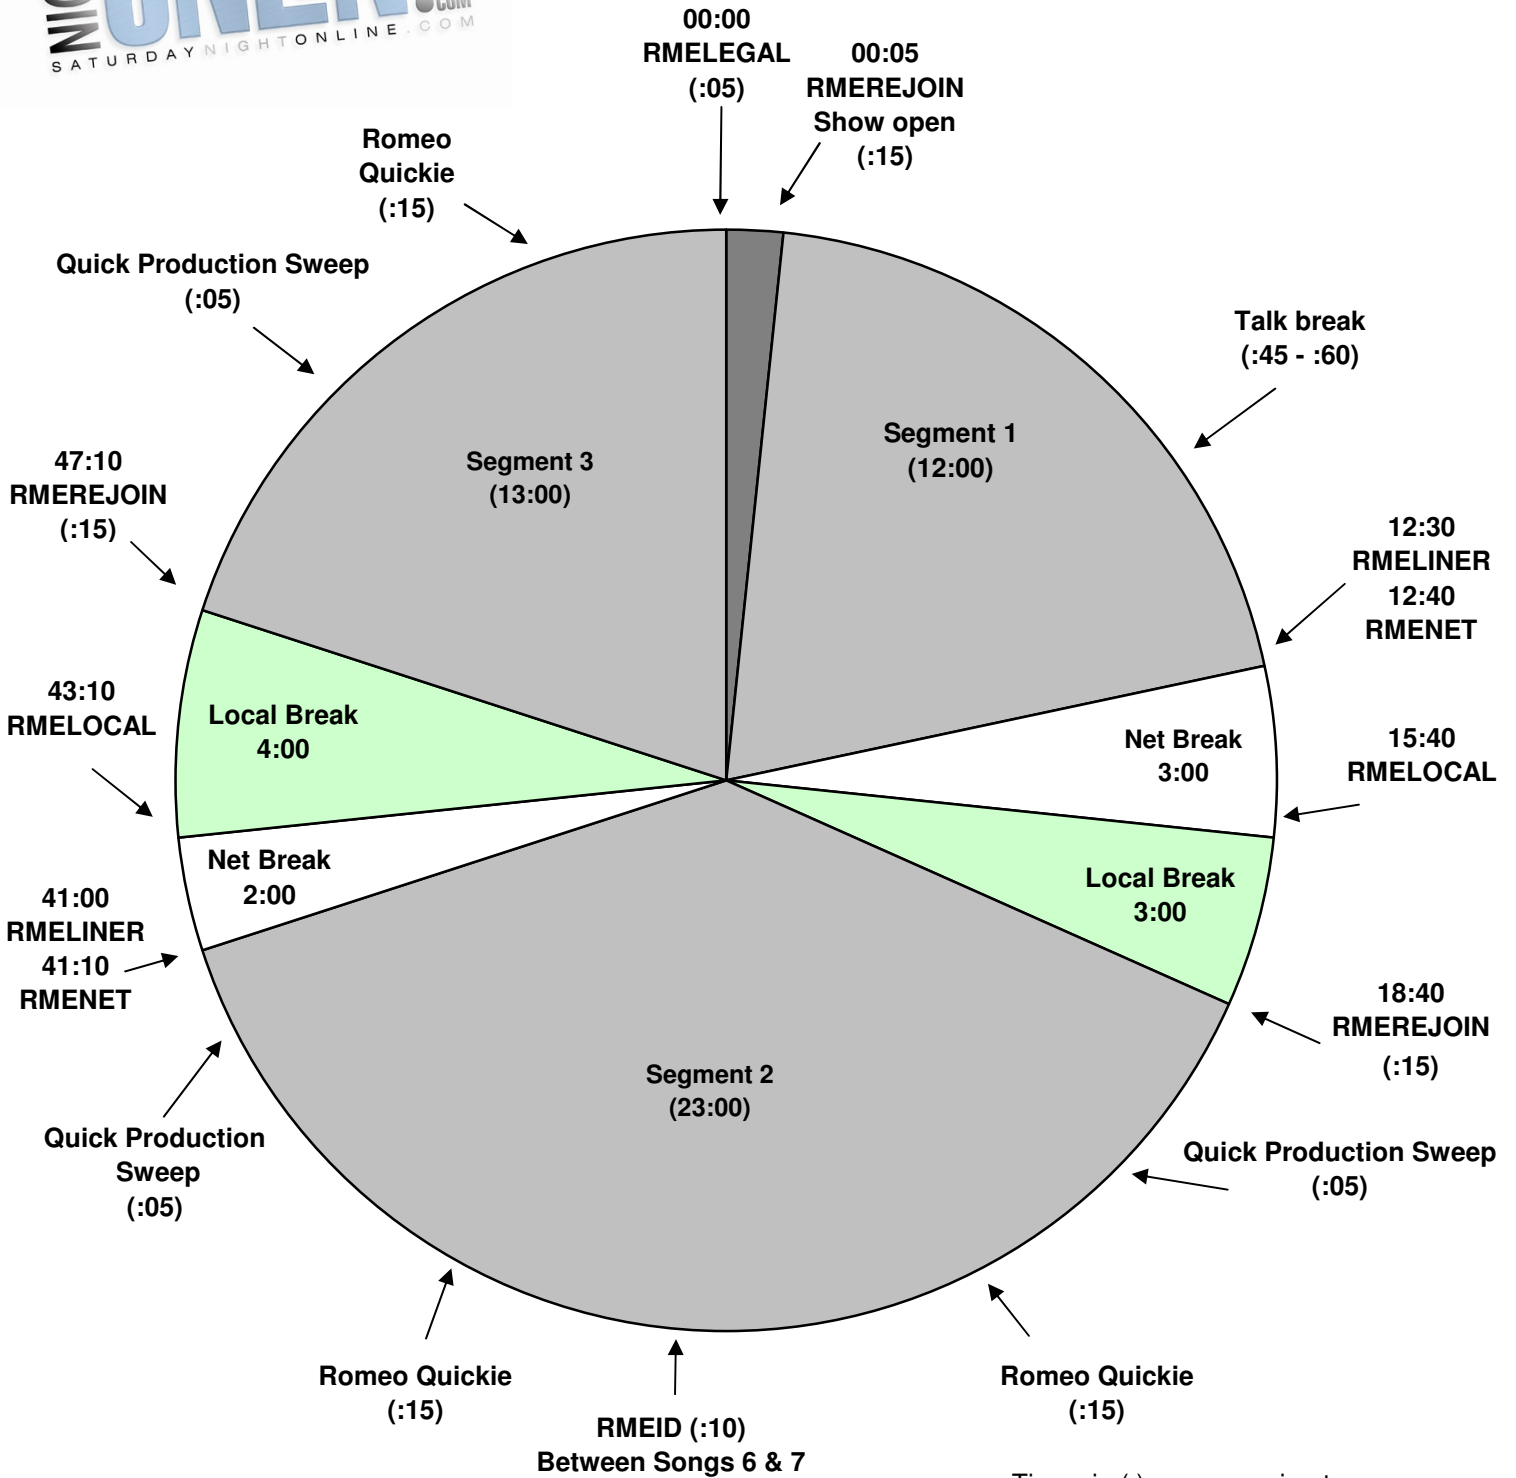

Saturday Online - Live with Romeo Early Edition

Effective January 3, 2015

Premiere XDS PRO4-P Satellite

Saturdays 7pm to 10pm Eastern

(Early Edition 7, 8 & 9pm Hours Only)

For Technical Assistance Call
 Premiere Network Operations Center: (800) 276-4431
 Technical Info: <http://engineering.premiereradio.com>

Times in () are approximate.
All breaks float except Hard Local at 9:59:59 pm

- RMELOCAL Local break
- RMEID 10 second call letter/slogan drop
- RMELINER 10 second local liner
- RMENET Streaming stop
- RMEREJOIN Rejoin network, streaming start
- RMELEGAL :05 Legal ID